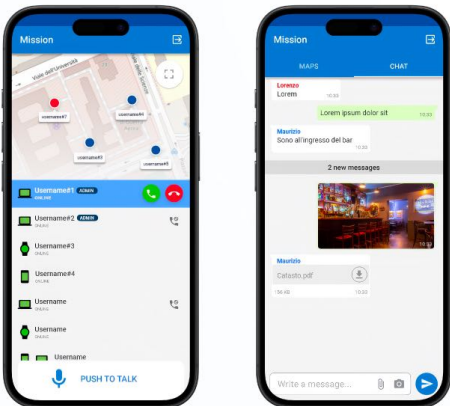

The **Firmware that manages the camera and the Pan-Tilt-Zoom (PTZ) is designed by the SIO S.p.A. group.**

- SHORT RANGE** from 0 to 100 m
- MID RANGE** from 100 to 300 m
- LONG RANGE** from 300 to 600 m

- Face Recognition and Object Recognition
- Compact size with high-quality zoom
- Precise Tilt movement for better positioning and concealment
- Easy to conceal with small mounting holes
- Simplified mechanics with a single motor
- Dual optics: motorized varifocal and fixed lens
- PTZ and focus control via IntegraX interface
- Accurate on-screen movements using dedicated neural network
- Advanced video stream analysis tools
- Motion parameter configuration: sensitivity and exclusion zones

SIO TALK

App for secure communication

SIO Talk is a secure communication platform developed for LEAs who require true privacy, operational features and full control of data. It is not a download-and-go app, it is a mission-ready technology designed for that work where security is not optional.