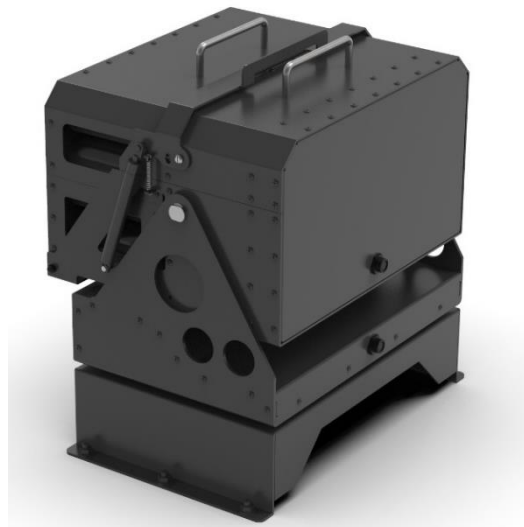

32 ROUNDS CAR MOUNT LAUNCHER (REMOTE CONTROLLED)

This 32 rounds multiple launcher will be installed on top of the Armored Police vehicle and can be operated by remote controller remaining inside the car.

All kinds of 38mm or 40mm tear gas cartridges or rubber ball cartridges can be fired from this launcher.

Due to 32 rounds multiple fire can be very efficient for large volume crowd control and protect police officers from exposing outside violent environment.

PRODUCT SPECIFICATION

Model	VOLCANO-32MnA
Type	Vehicle mount 32rounds multiple launcher
Overall Length	384mm
Height	506mm
Width	532mm
Length of barrel	204mm
Total weight	48kg±3
Caliber	38mm / 40mm both can be fired
Capacity	32rounds
Fire type and Fire mode	-1shot individually possible -8shots consecutively X 4 lines -All 32shots at once
Camera	Day time + Night vision camera
Body rotation	Vertical (up & down): Max 45° 360° Rotation
Remote Controller	<p>Monitor shows outside image</p> <p>Fire Indication light for each gun barrel</p> <p>Shooting angle display</p> <p>Safety power system</p> <p>Battery level indicator</p> <p>Long lasting Internal battery</p> <p>Can be charged by car cigar jack</p>