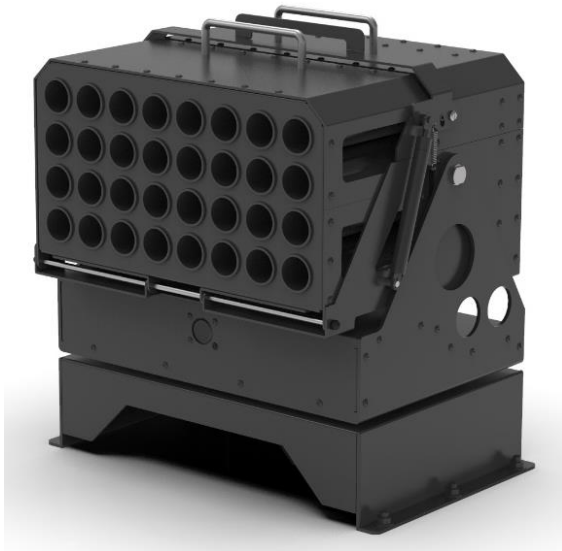

32 ROUNDS CAR MOUNT LAUNCHER (REMOTE CONTROLLED)

This 32 rounds multiple launcher will be installed on top of the Armored Police vehicle and can be operated by remote controller remaining inside the car.

All kinds of 38mm or 40mm tear gas cartridges or rubber ball cartridges can be fired from this launcher.

Due to 32 rounds multiple fire can be very efficient for large volume crowd control and protect police officers from exposing outside violent environment.

PRODUCT SPECIFICATION

Model	VOLCANO-32MnA
Type	Vehicle mount 32rounds multiple launcher
Overall Length	384mm
Height	506mm
Width	532mm
Length of barrel	204mm
Total weight	48kg±3
Caliber	38mm / 40mm both can be fired
Capacity	32rounds
Fire type and Fire mode	-1shot individually possible -8shots consecutively X 4 lines -All 32shots at once
Camera	Day time + Night vision camera
Body rotation	Vertical (up & down): Max 45° 360° Rotation
Remote Controller	<p>Monitor shows outside image</p> <p>Fire Indication light for each gun barrel</p> <p>Shooting angle display</p> <p>Safety power system</p> <p>Battery level indicator</p> <p>Long lasting Internal battery</p> <p>Can be charged by car cigar jack</p>